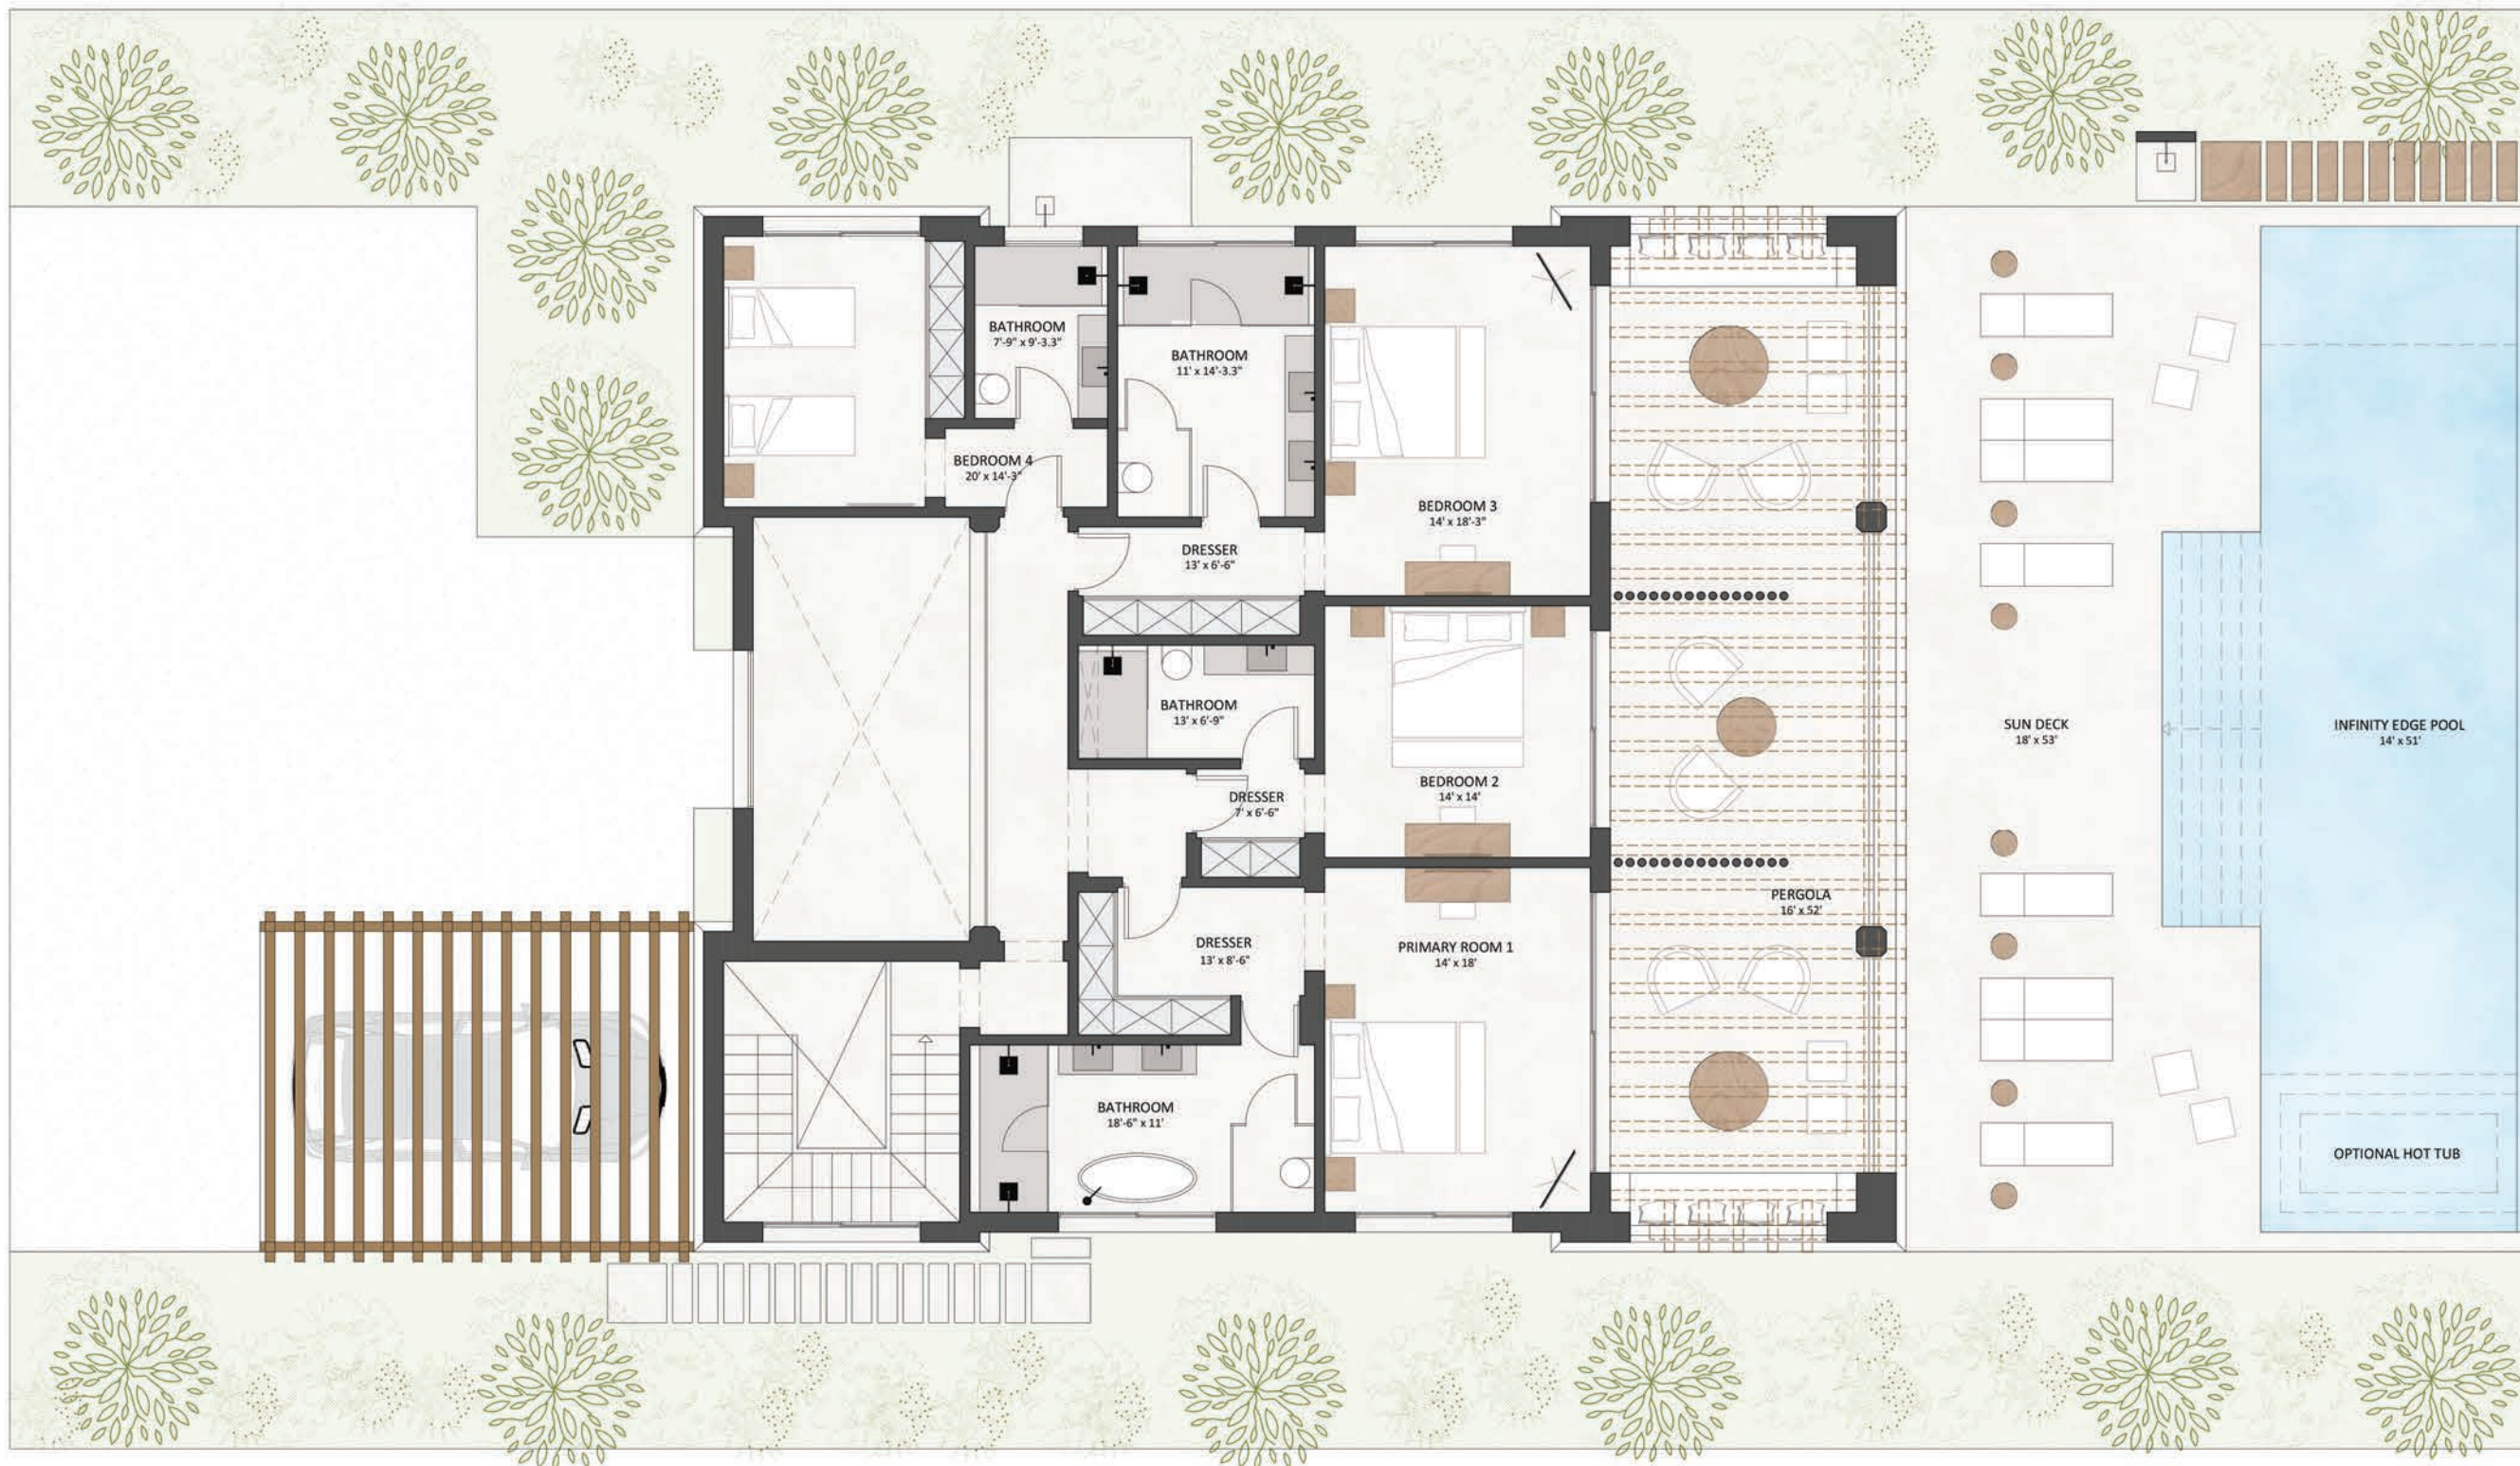

UNDER ROOF 6,073 sq ft
 DECK & POOL 1,696 sq ft
 TOTAL 7,769 sq ft

OPTIONAL

UNDER ROOF 6,073 sq ft
 DECK & POOL 1,696 sq ft
 TOTAL 7,769 sq ft

 OPTIONAL

UNDER ROOF 6,073 sq ft
 DECK & POOL 1,696 sq ft
 TOTAL 7,769 sq ft

OPTIONAL