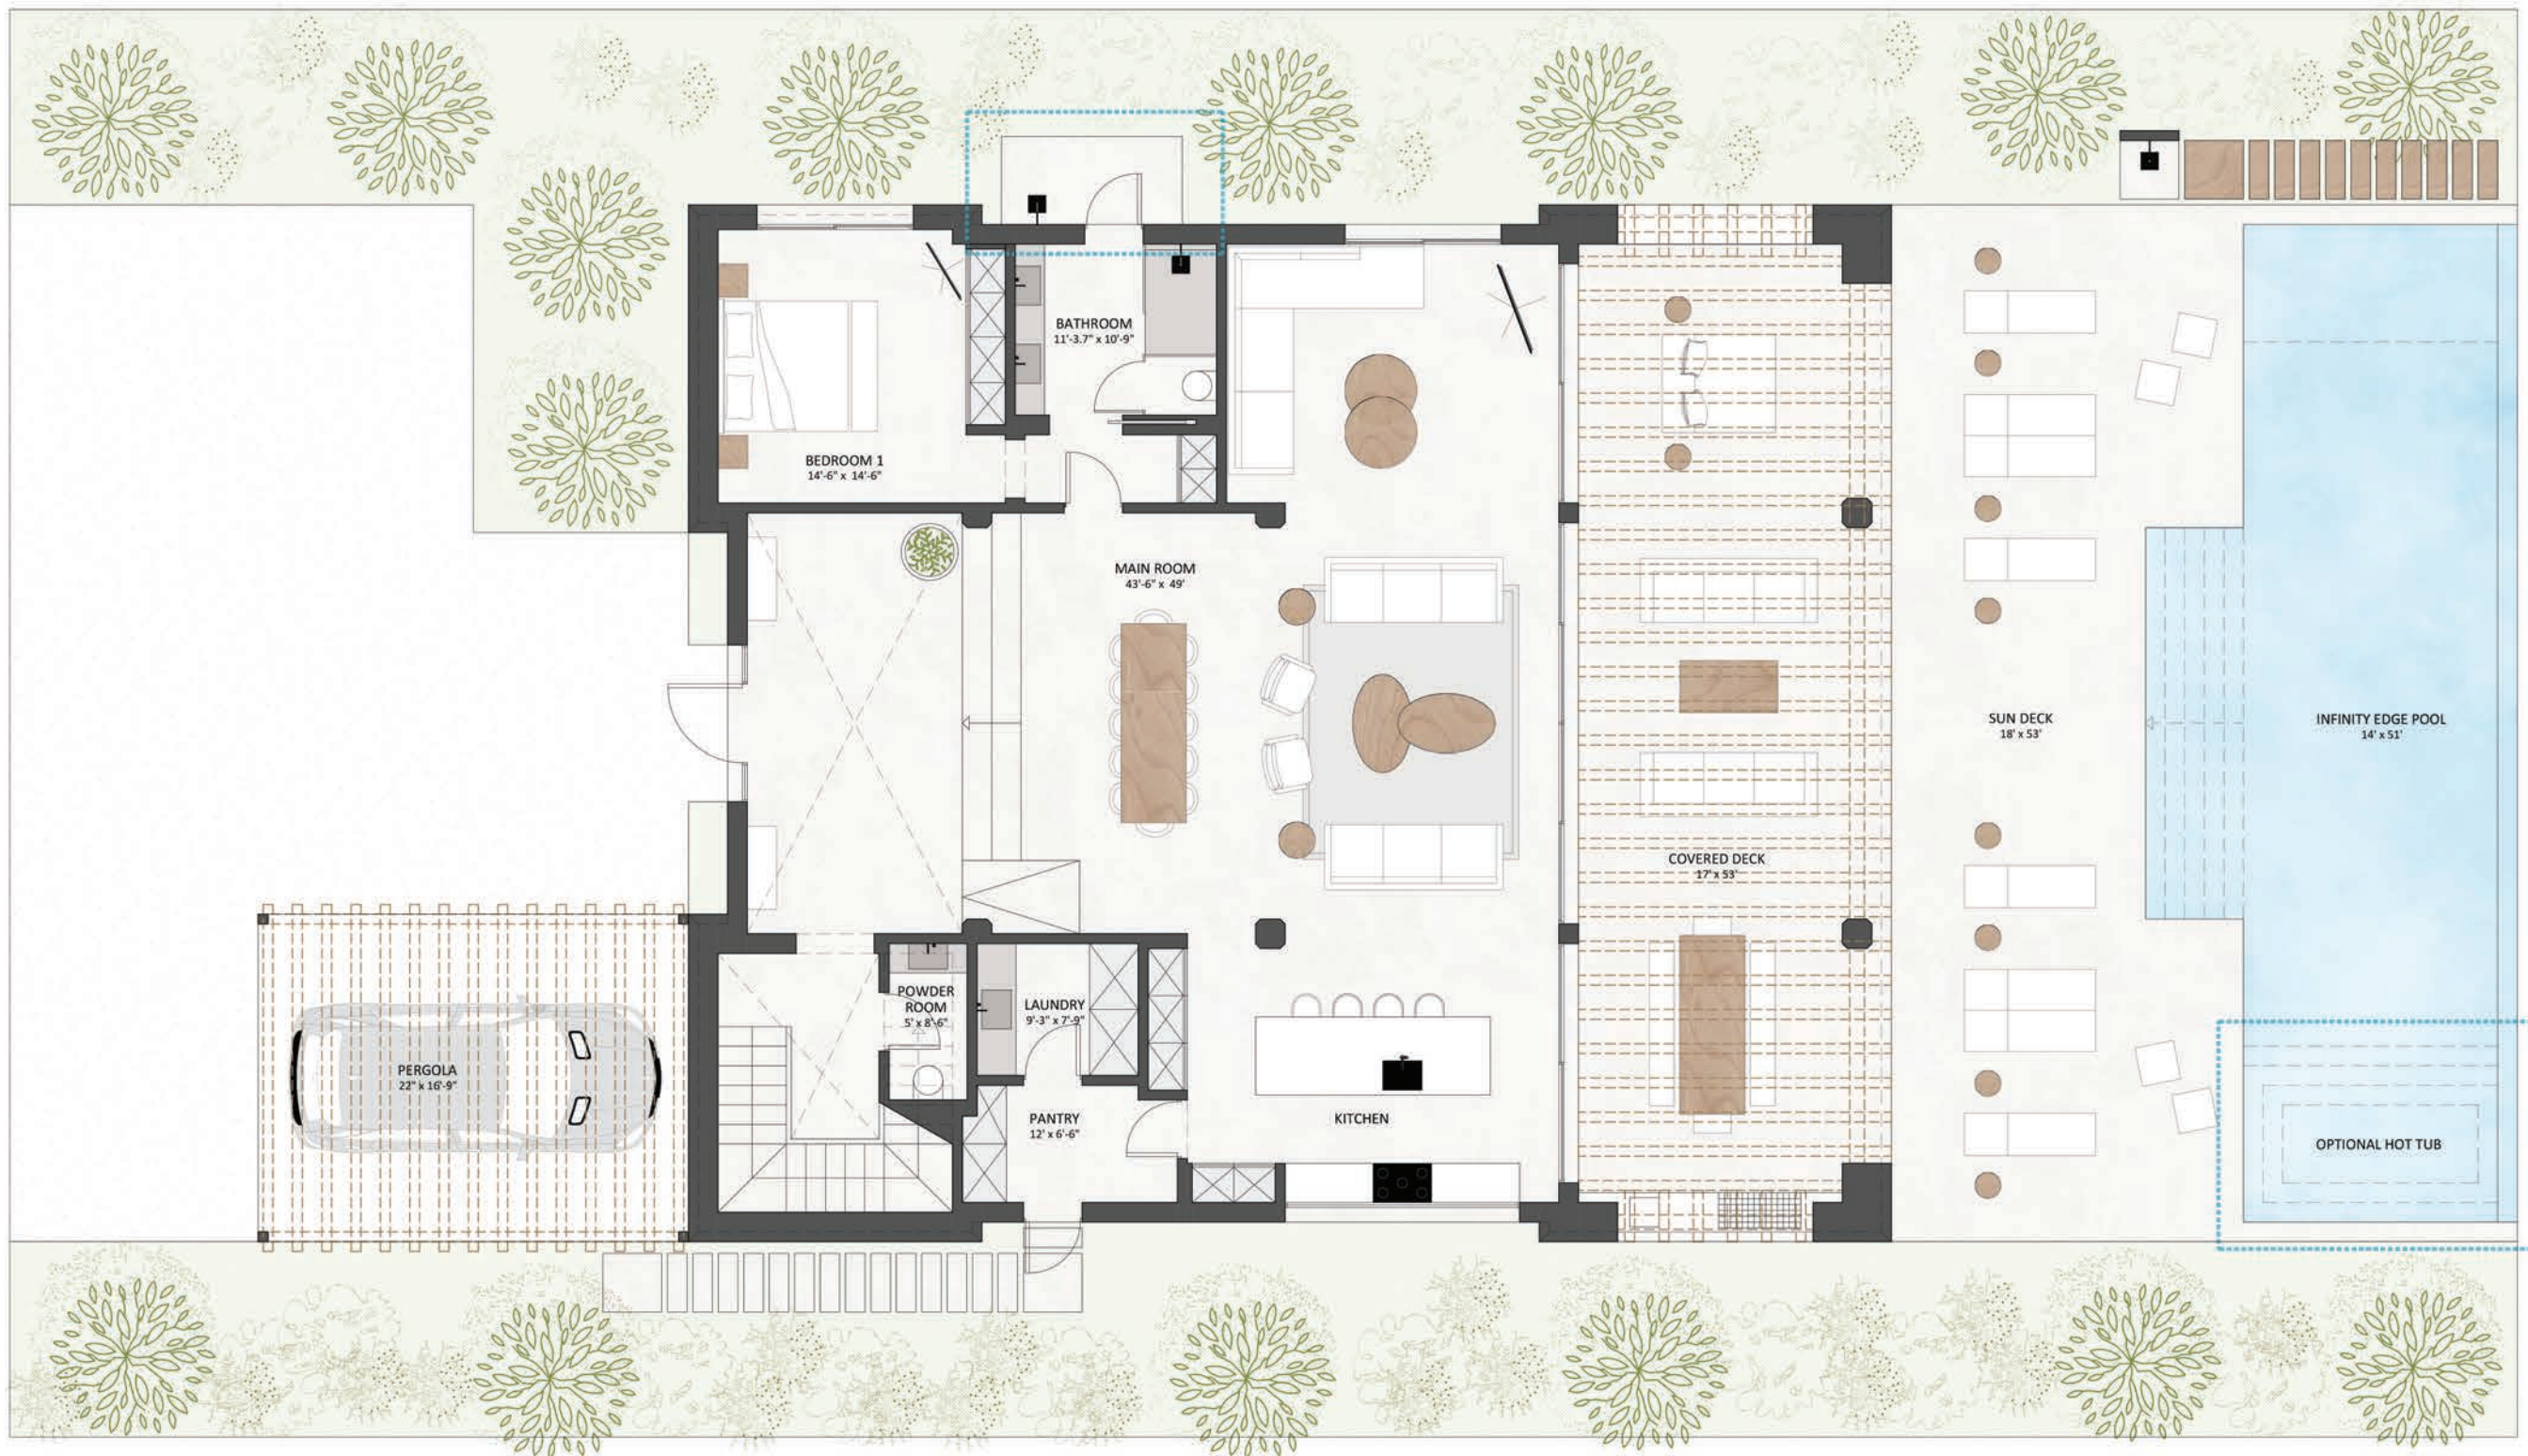

UNDER ROOF 6,073 sq ft
 DECK & POOL 1,696 sq ft
 TOTAL 7,769 sq ft

OPTIONAL

UNDER ROOF 6,073 sq ft
 DECK & POOL 1,696 sq ft
 TOTAL 7,769 sq ft

 OPTIONAL

UNDER ROOF 6,073 sq ft
 DECK & POOL 1,696 sq ft
 TOTAL 7,769 sq ft