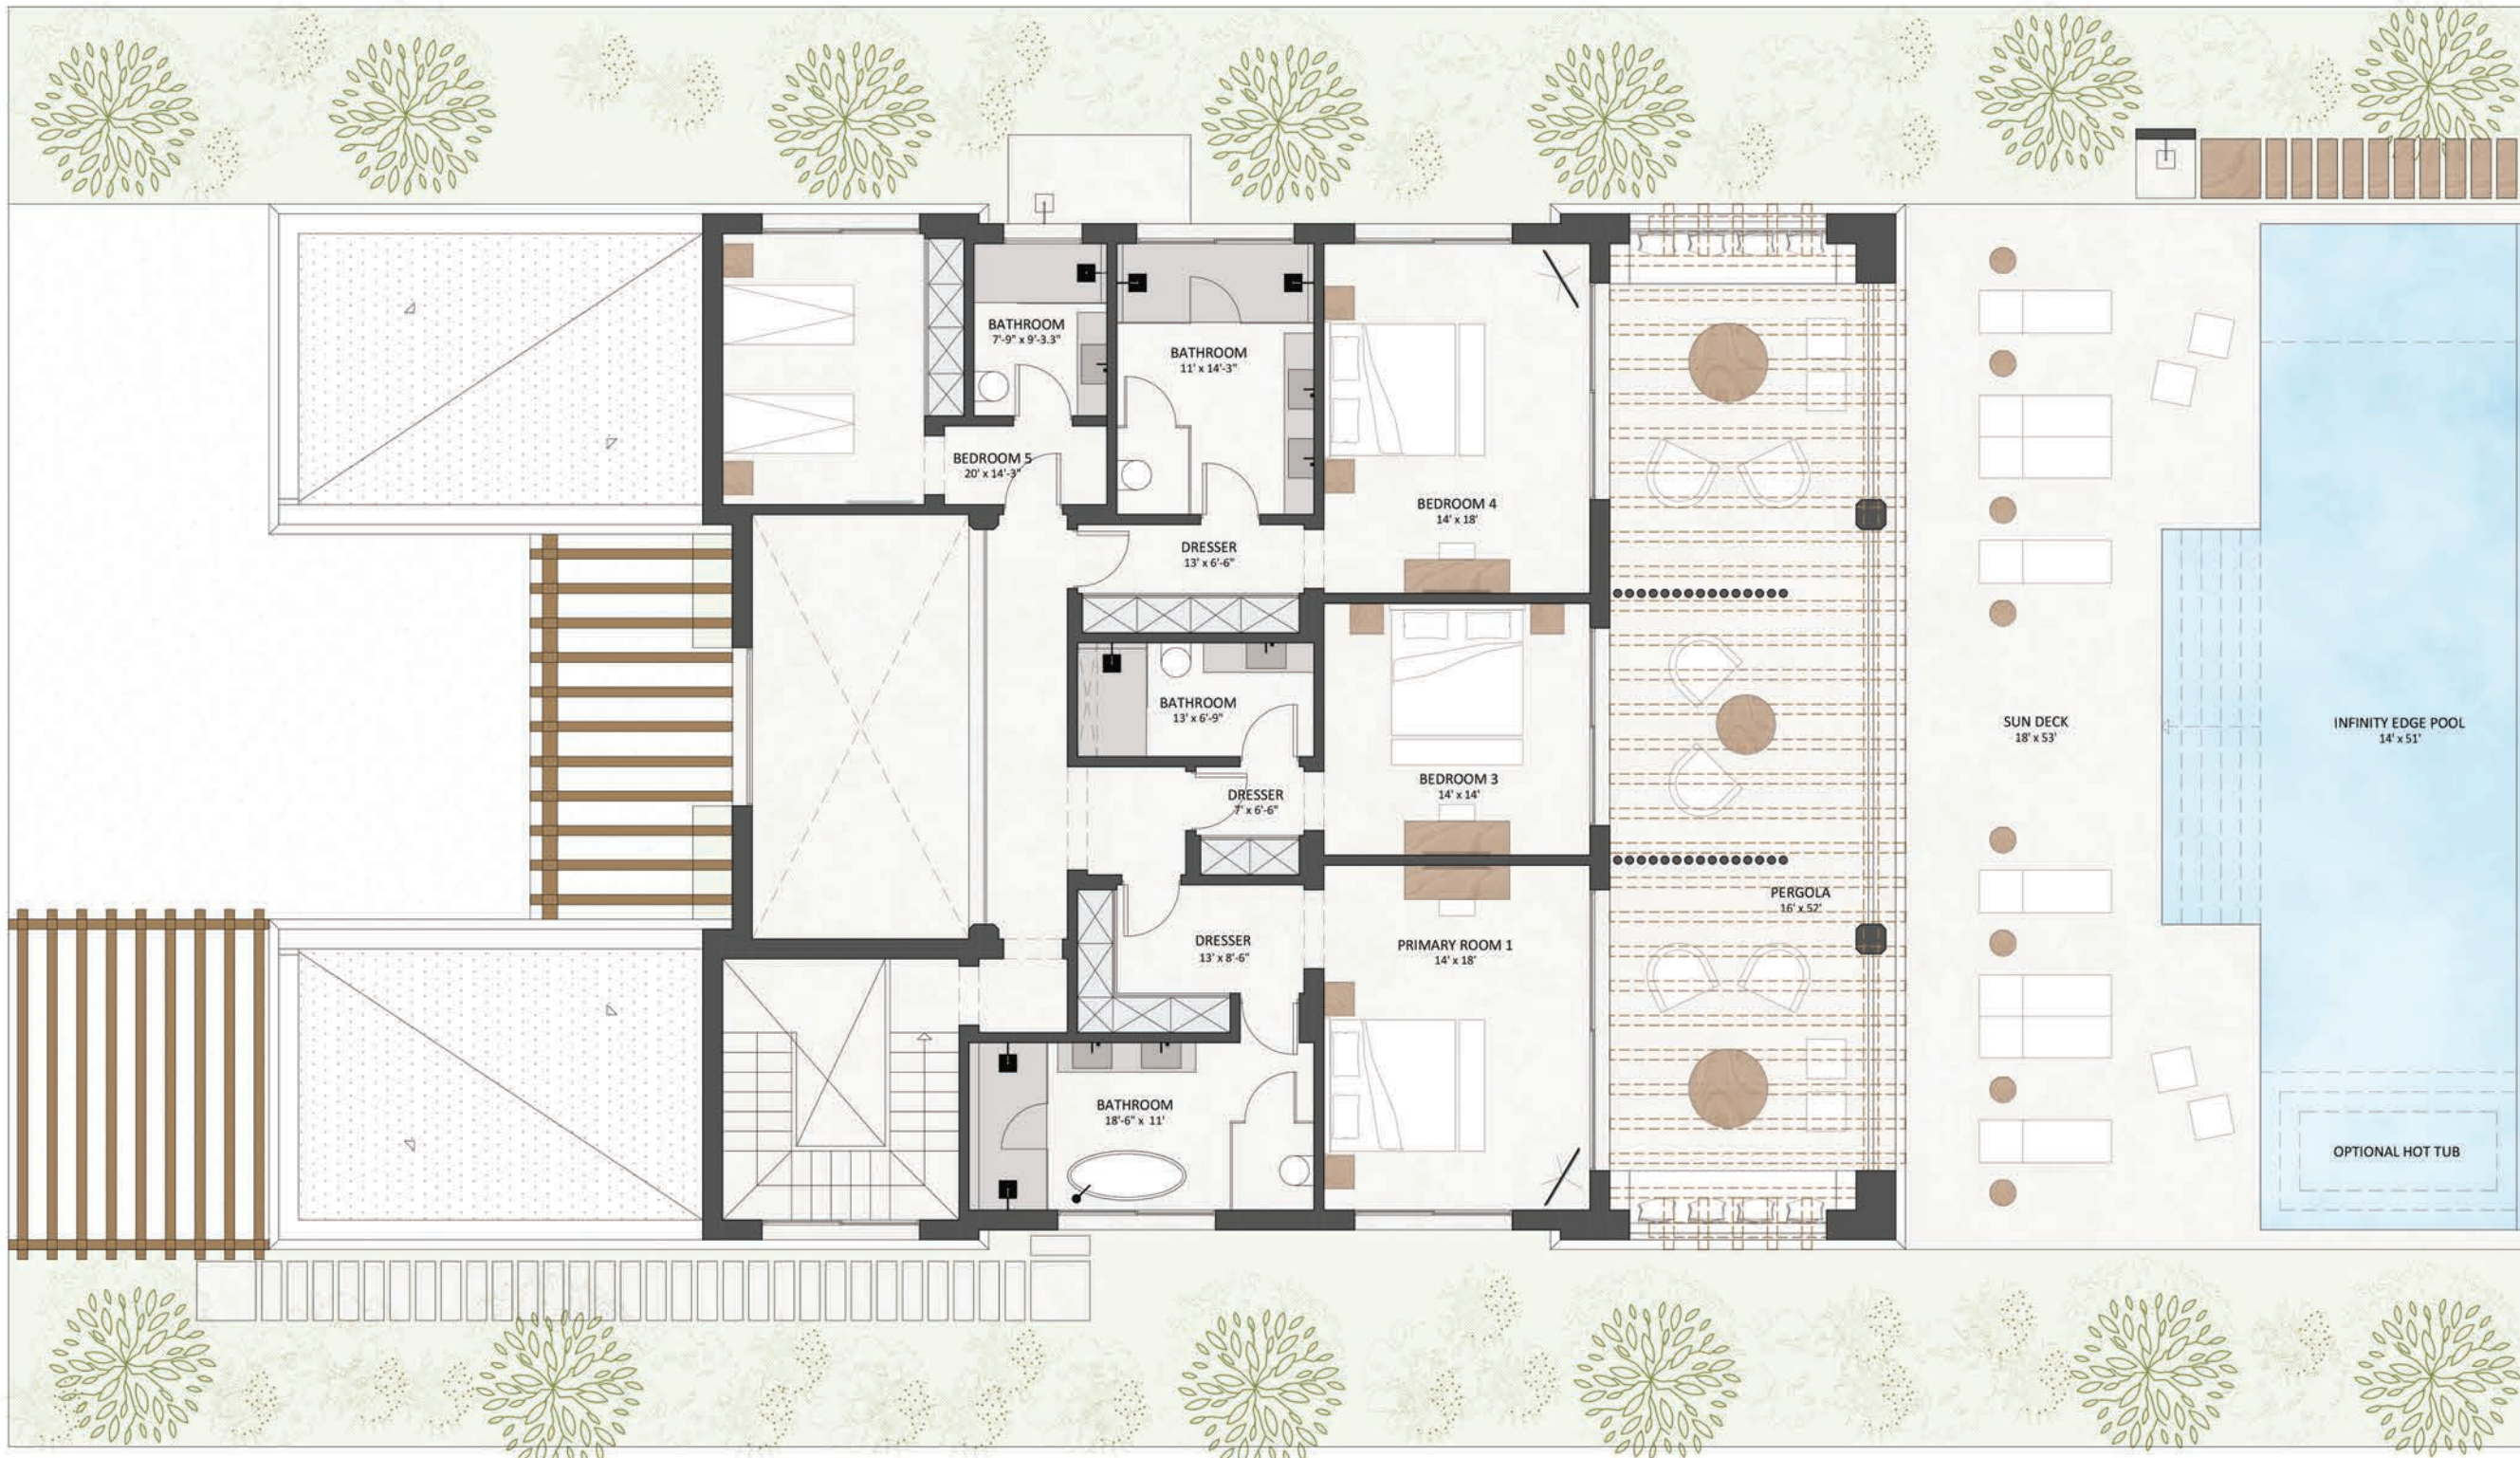

UNDER ROOF	6,792 sq ft
DECK & POOL	1,696 sq ft
TOTAL	8,488 sq ft

OPTIONAL

UNDER ROOF	6,792 sq ft
DECK & POOL	1,696 sq ft
TOTAL	8,488 sq ft

OPTIONAL

UNDER ROOF 6,792 sq ft
 DECK & POOL 1,696 sq ft
 TOTAL 8,488 sq ft

OPTIONAL