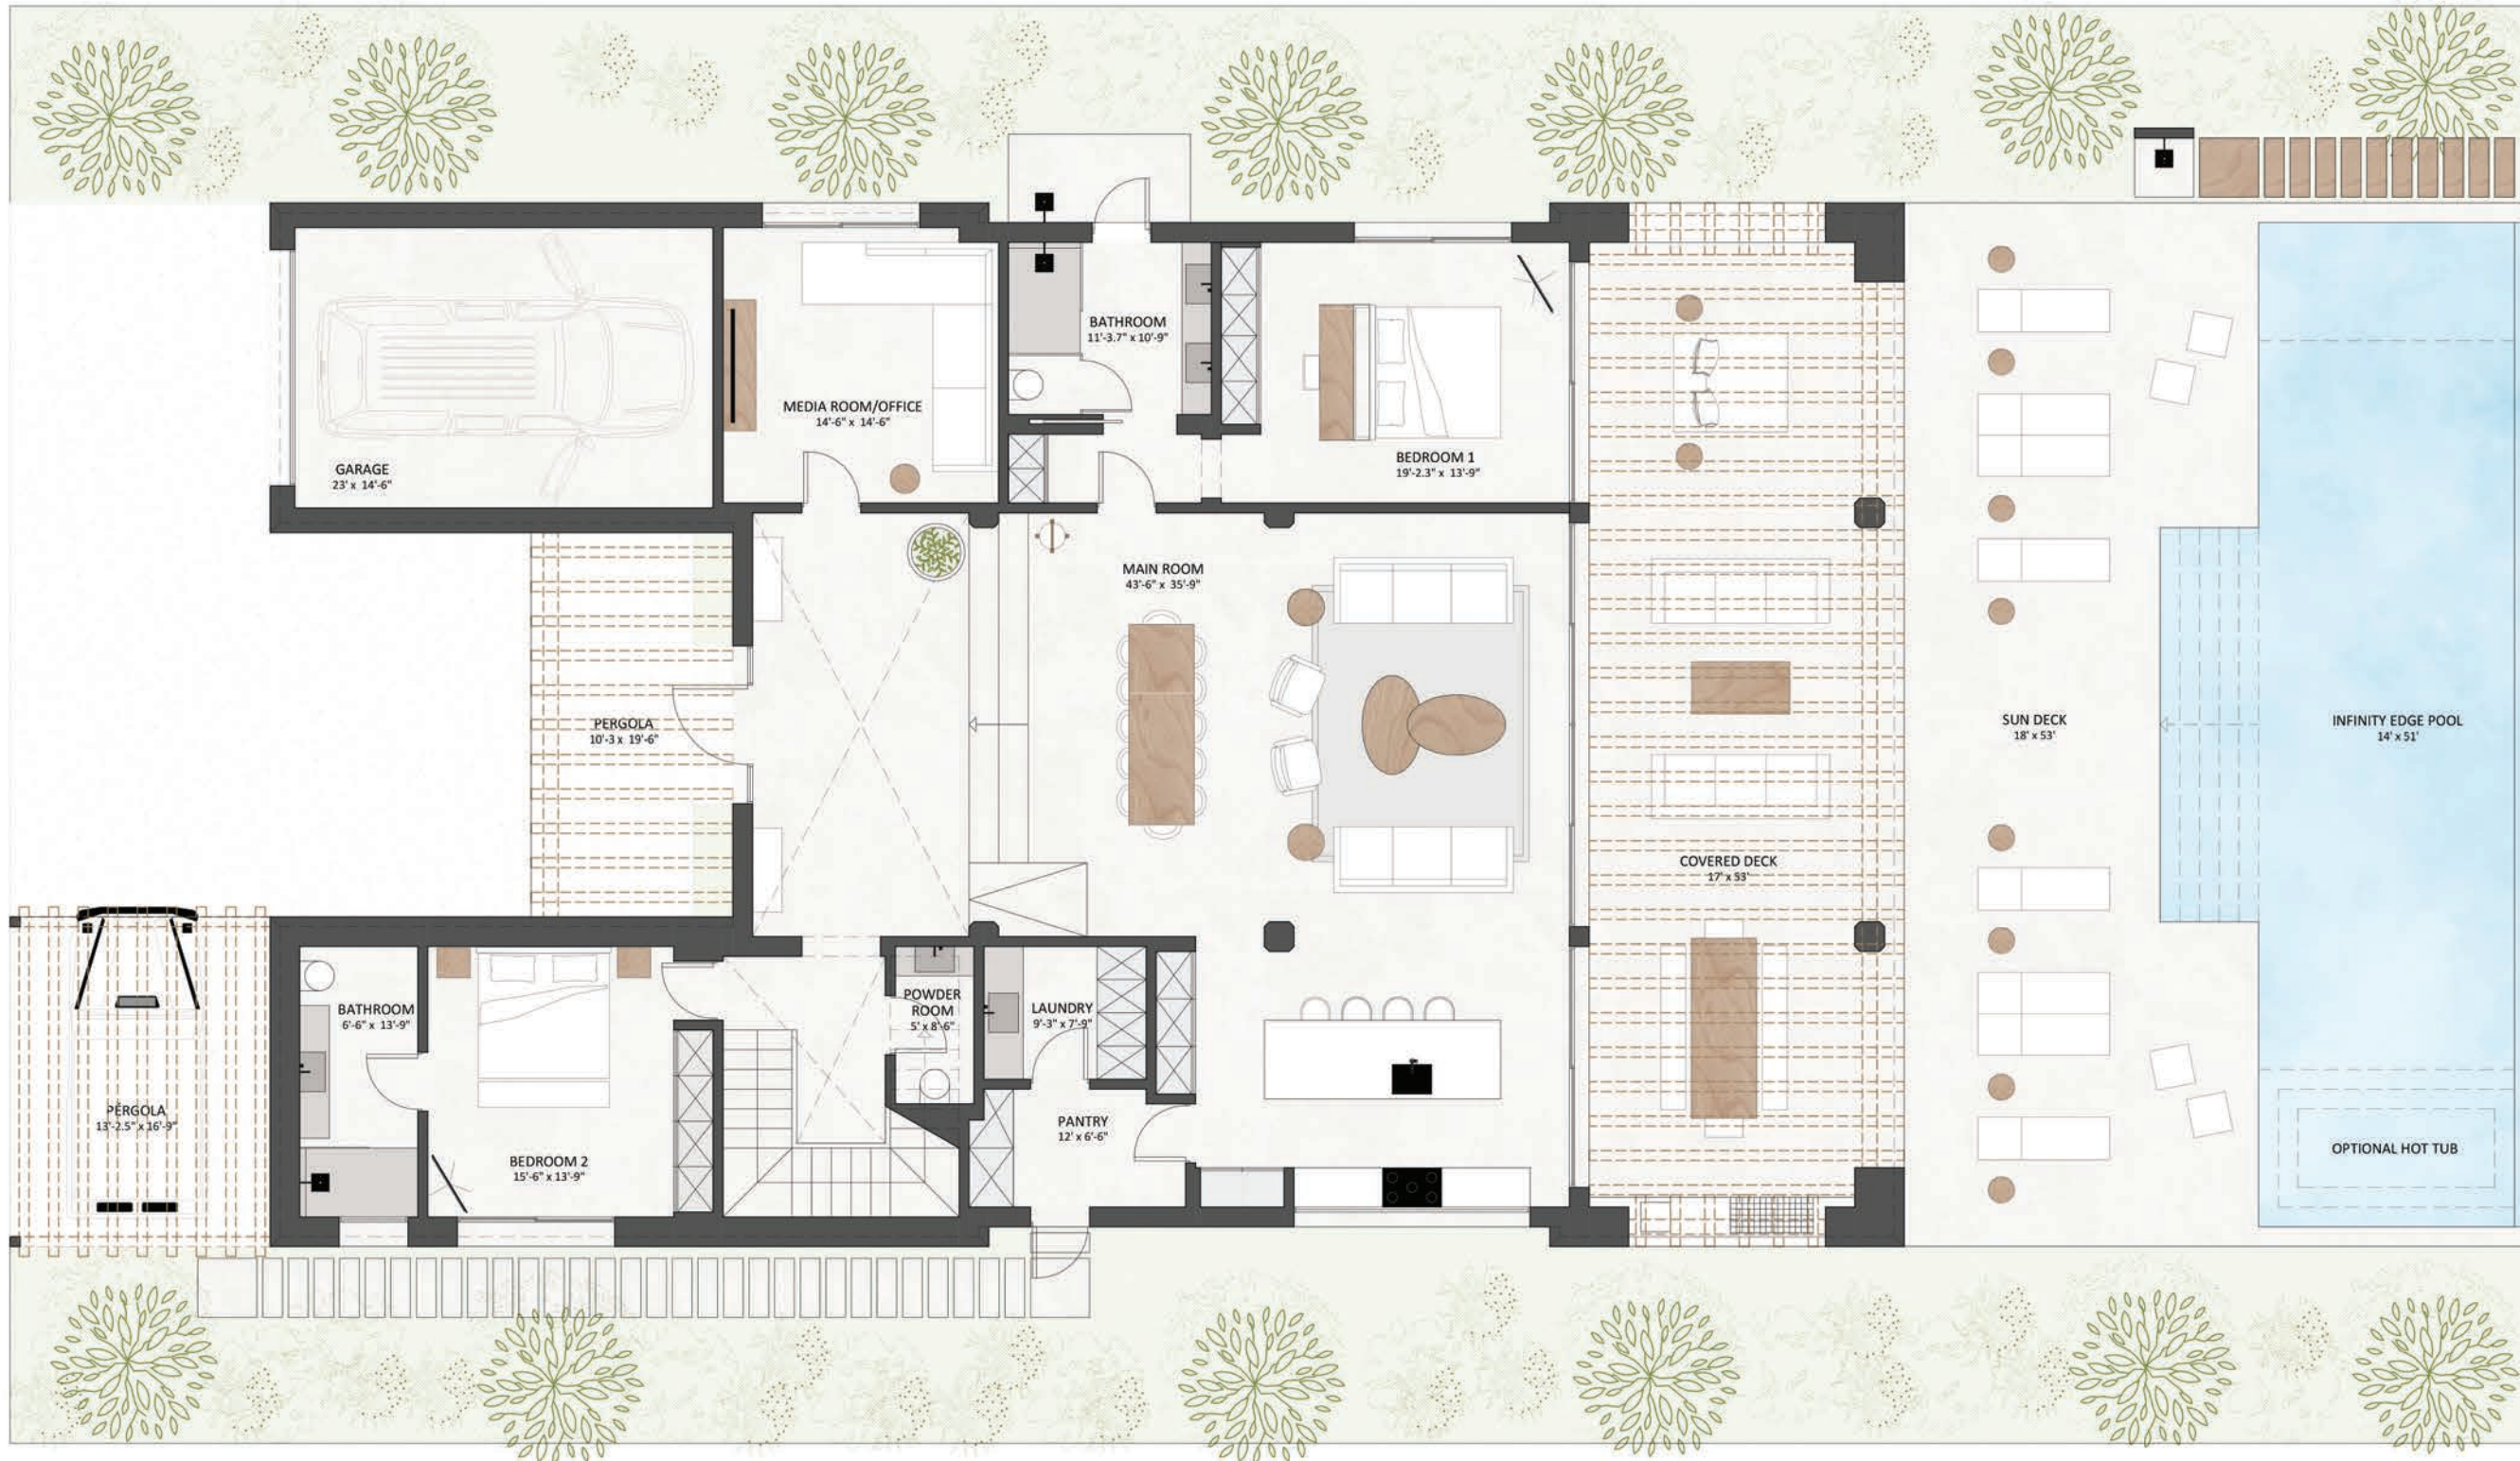

UNDER ROOF	6,792 sq ft
DECK & POOL	1,696 sq ft
TOTAL	8,488 sq ft

OPTIONAL

UNDER ROOF	6,792 sq ft
DECK & POOL	1,696 sq ft
TOTAL	8,488 sq ft

OPTIONAL

UNDER ROOF 6,792 sq ft
 DECK & POOL 1,696 sq ft
 TOTAL 8,488 sq ft