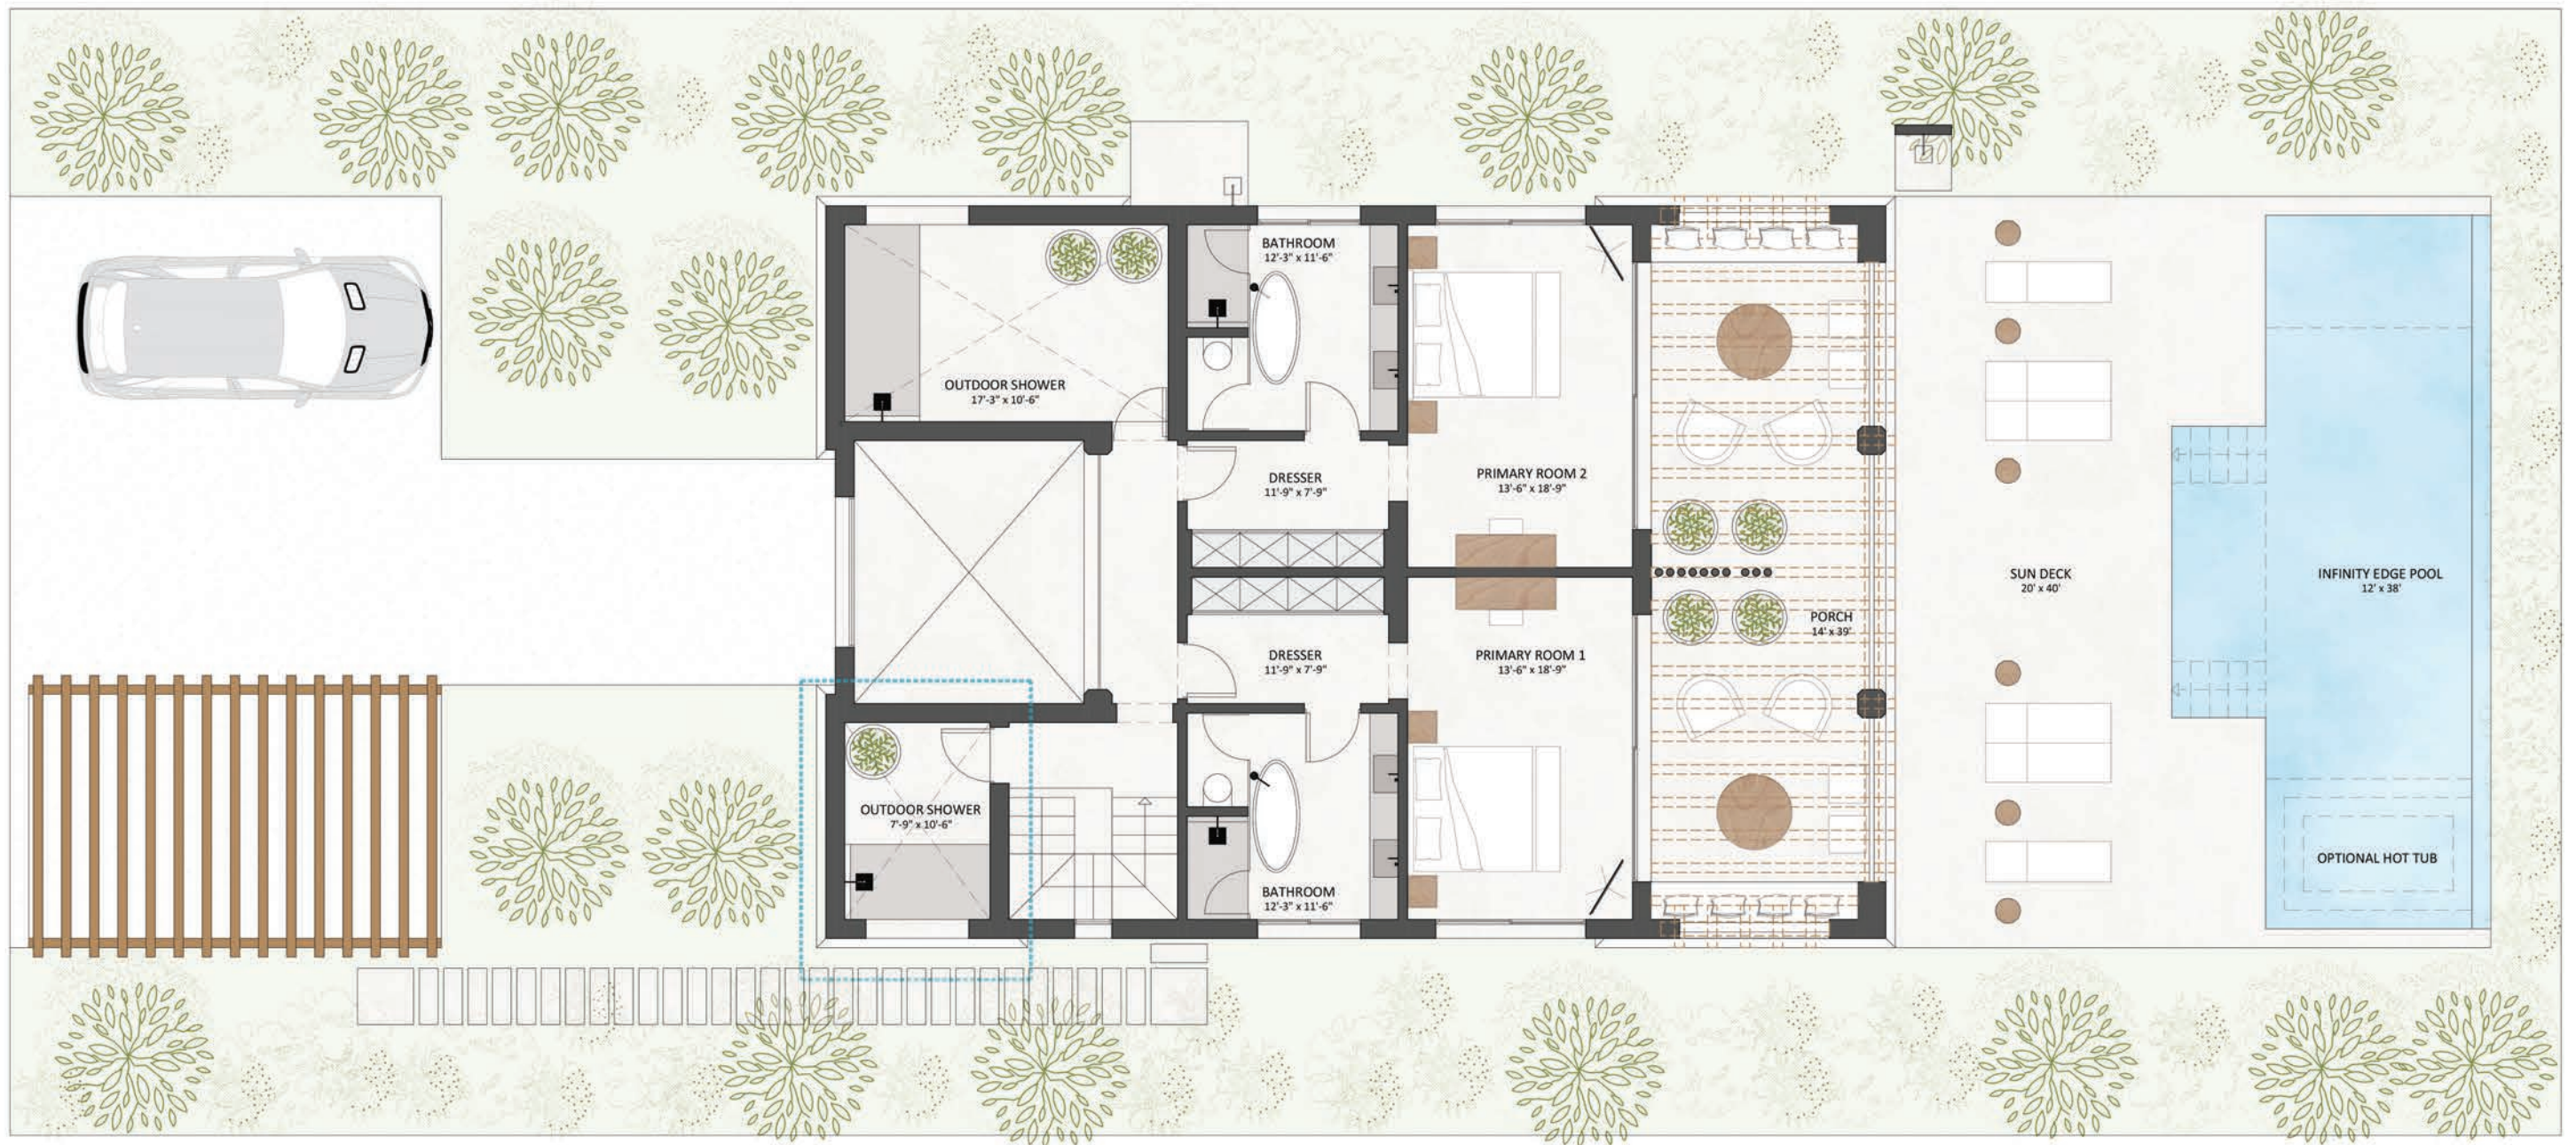

UNDER ROOF ..... 4,148 sq ft  
 DECK & POOL ..... 1,533 sq ft  
 TOTAL ..... 5,681 sq ft

UNDER ROOF ..... 4,148 sq ft  
 DECK & POOL ..... 1,533 sq ft  
 TOTAL ..... 5,681 sq ft

UNDER ROOF ..... 4,229 sq ft  
 DECK & POOL ..... 1,451 sq ft  
 TOTAL ..... 5,681 sq ft