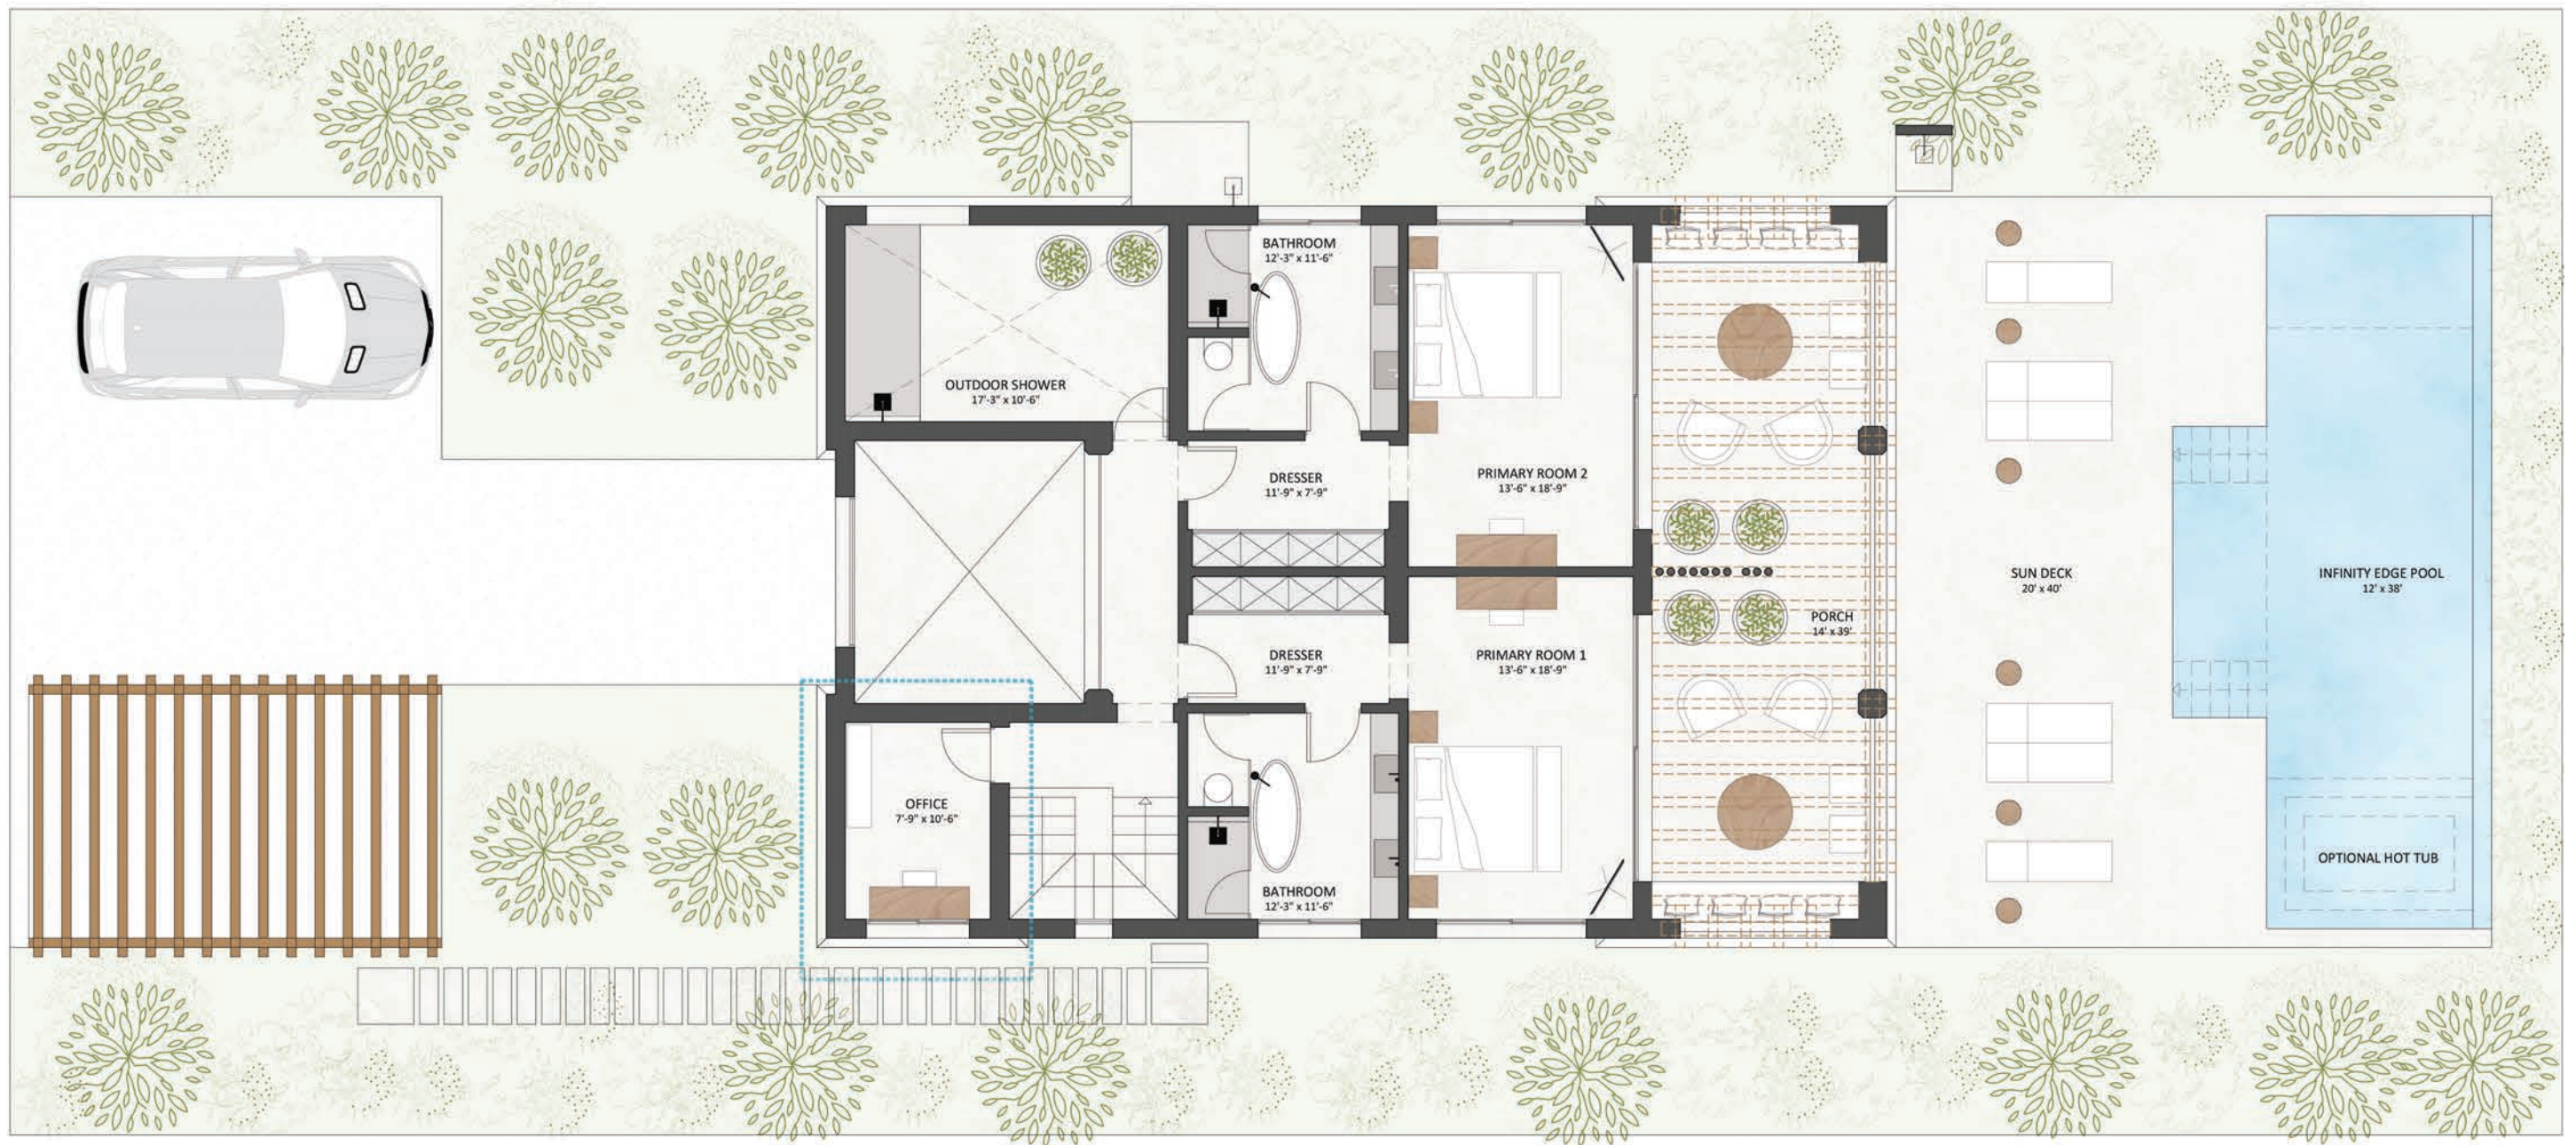

UNDER ROOF ..... 4,148 sq ft  
 DECK & POOL ..... 1,533 sq ft  
 TOTAL ..... 5,681 sq ft

UNDER ROOF ..... 4,148 sq ft  
 DECK & POOL ..... 1,533 sq ft  
 TOTAL ..... 5,681 sq ft

UNDER ROOF ..... 4,229 sq ft  
 DECK & POOL ..... 1,451 sq ft  
 TOTAL ..... 5,681 sq ft