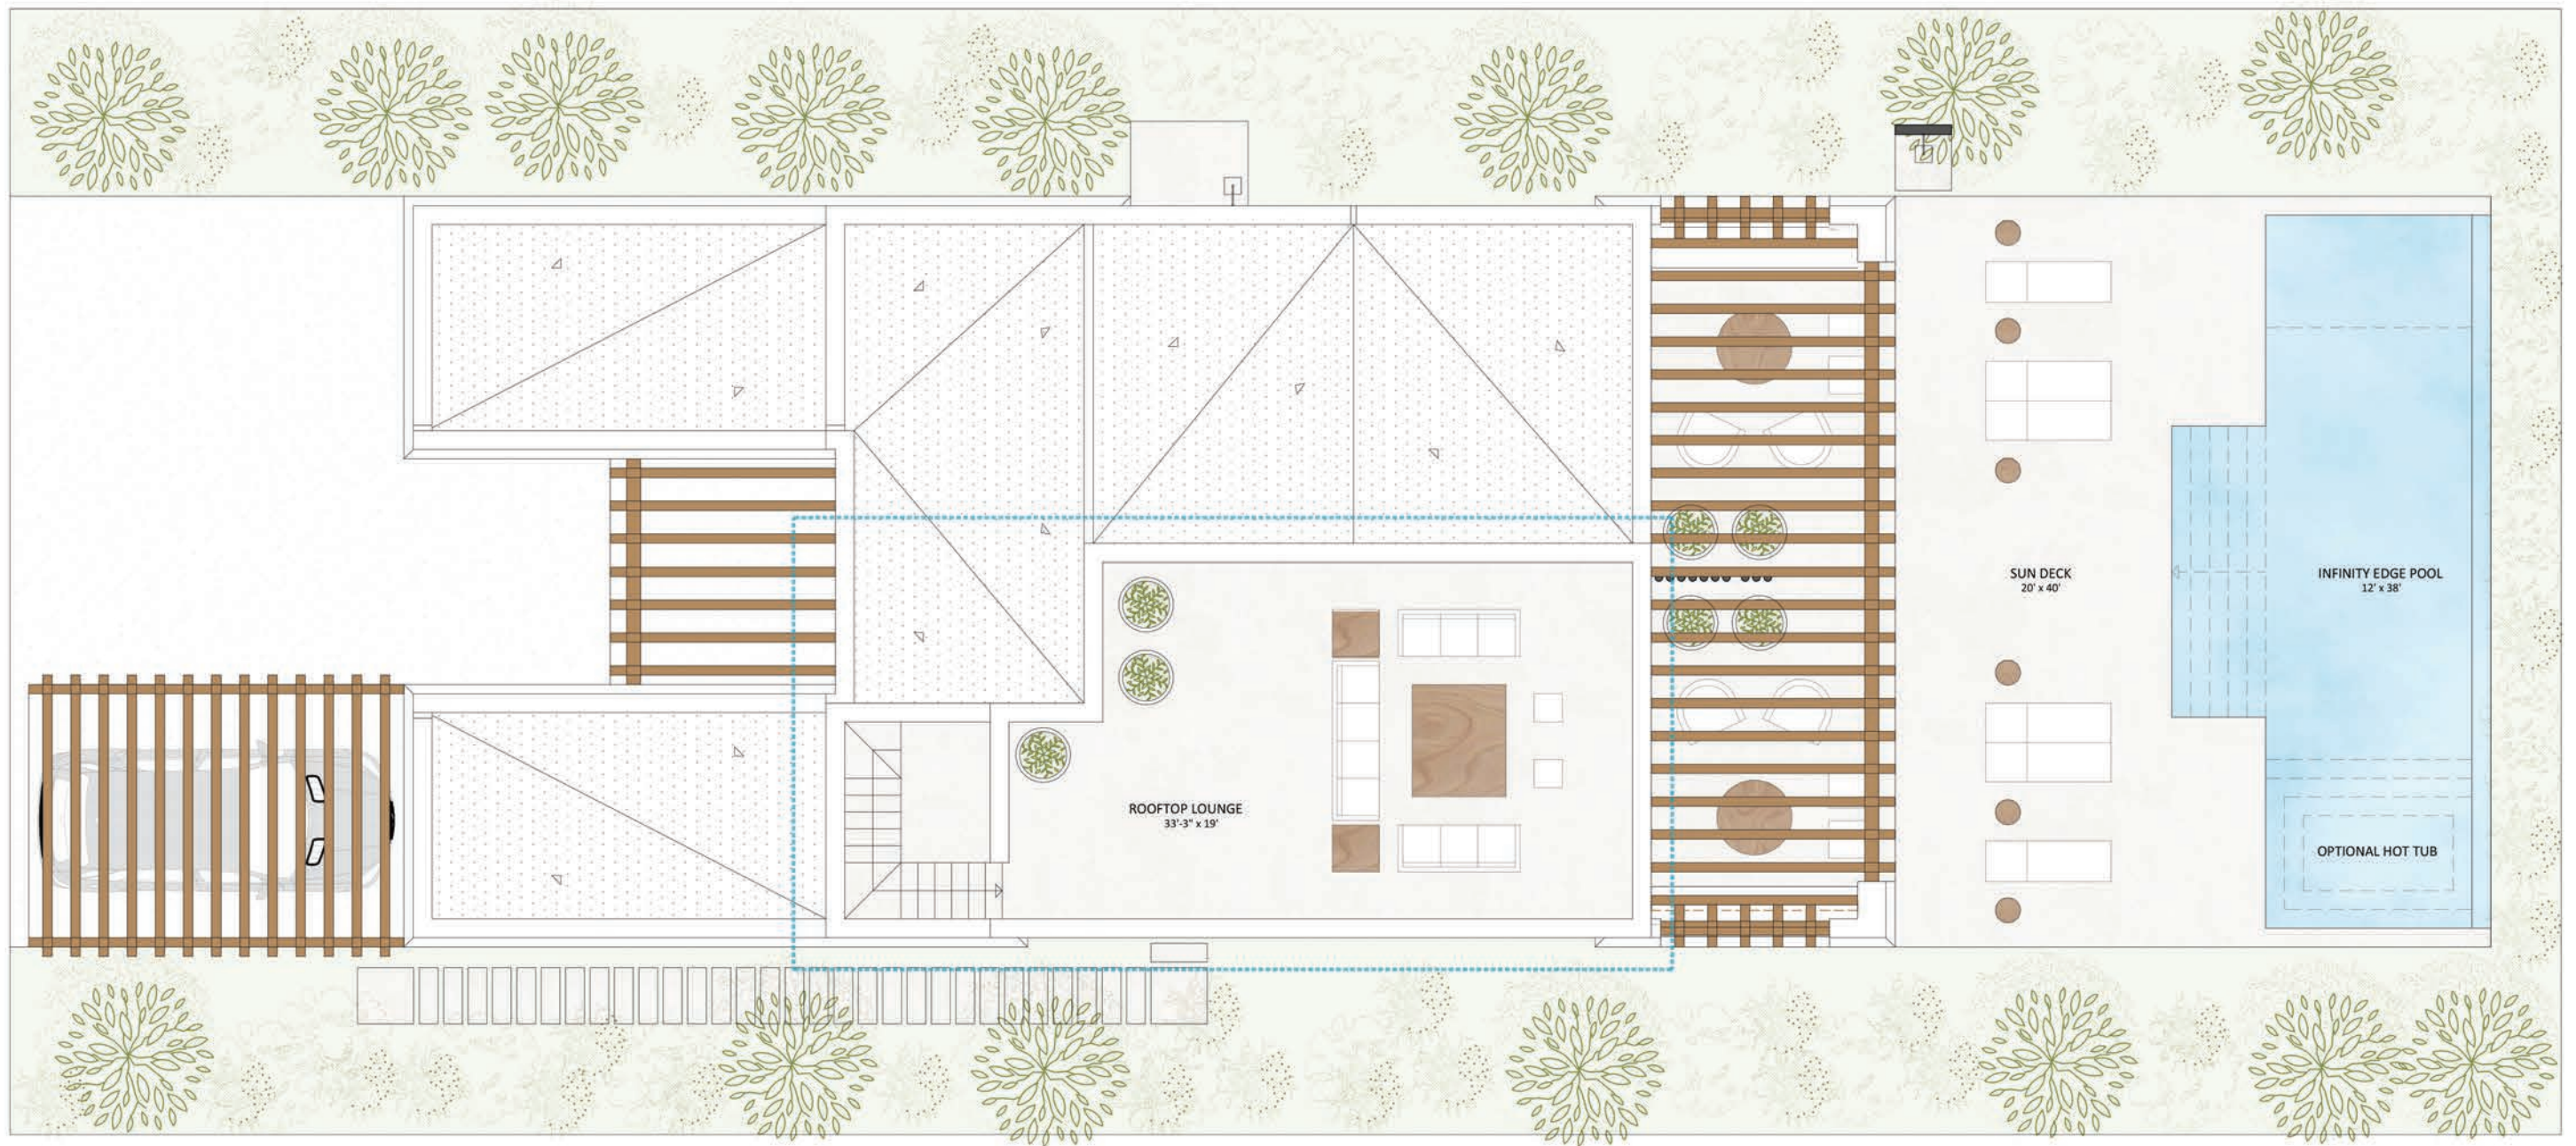

UNDER ROOF .....	4,964 sq ft
DECK & POOL .....	1,351 sq ft
ROOFTOP .....	632 sq ft
TOTAL .....	6,947 sq ft

UNDER ROOF ..... 4,964 sq ft  
 DECK & POOL ..... 1,351 sq ft  
 ROOFTOP ..... 632 sq ft  
 TOTAL ..... 6,947 sq ft

UNDER ROOF ..... 4,964 sq ft  
 DECK & POOL ..... 1,351 sq ft  
 ROOFTOP ..... 632 sq ft  
 TOTAL ..... 6,947 sq ft