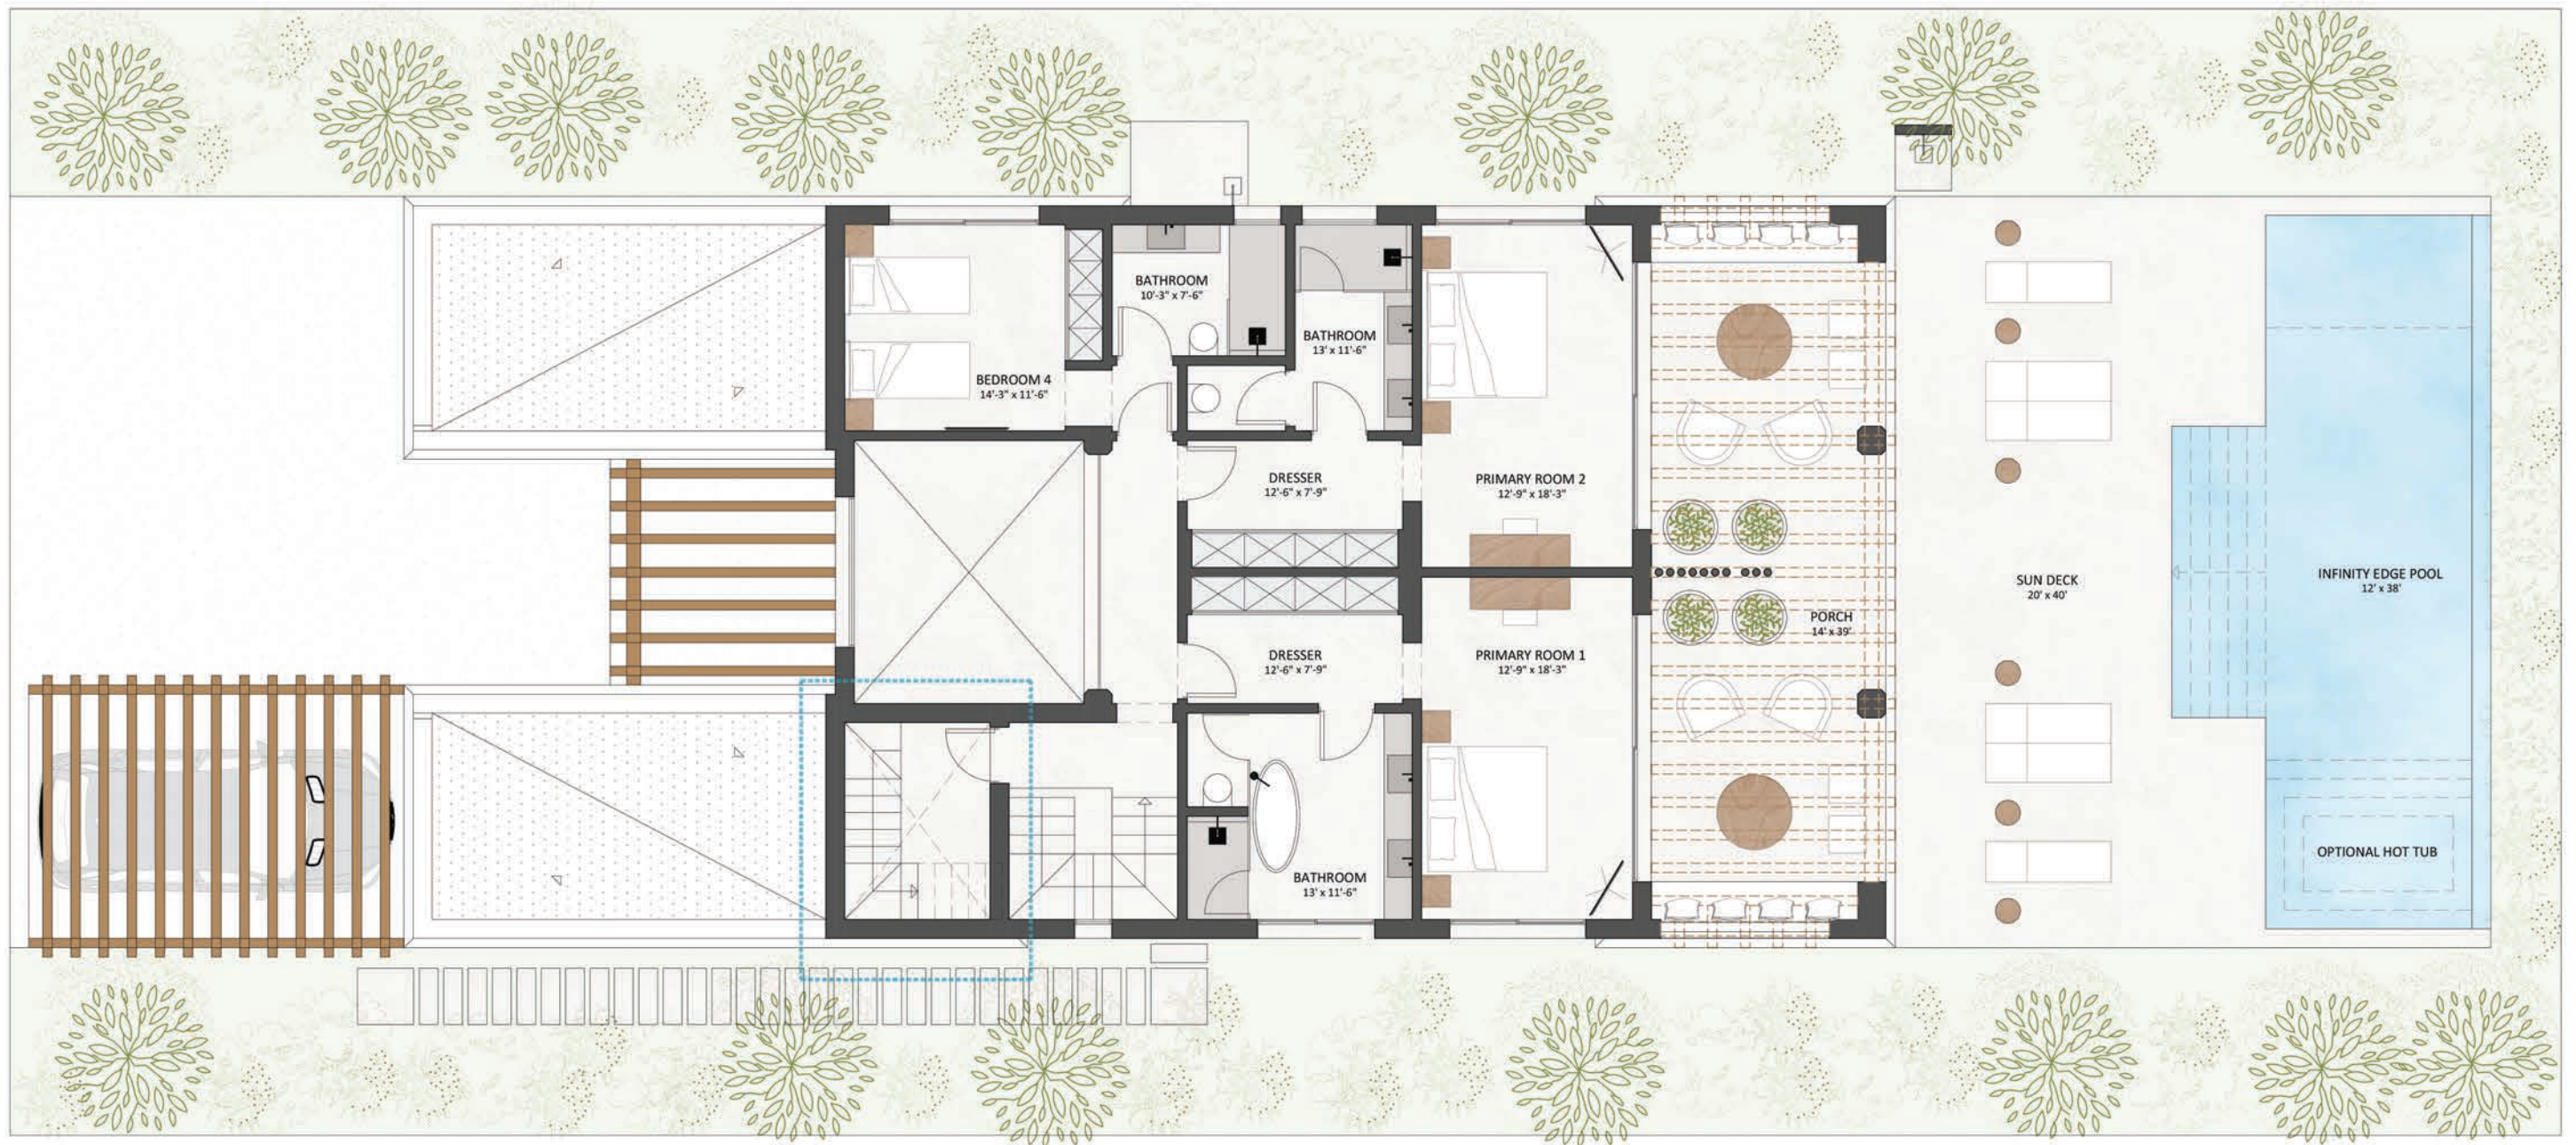

UNDER ROOF .....	4,964 sq ft
DECK & POOL .....	1,351 sq ft
ROOFTOP .....	632 sq ft
TOTAL .....	6,947 sq ft

UNDER ROOF ..... 4,964 sq ft  
 DECK & POOL ..... 1,351 sq ft  
 ROOFTOP ..... 632 sq ft  
 TOTAL ..... 6,947 sq ft

UNDER ROOF ..... 4,964 sq ft  
 DECK & POOL ..... 1,351 sq ft  
 ROOFTOP ..... 632 sq ft  
 TOTAL ..... 6,947 sq ft